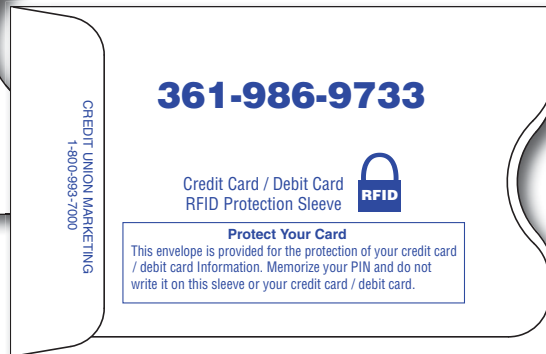

CREDIT CARD RFID PROTECTION SLEEVE

ITEM# AS431

Credit Card RFID Protection SLEEVE

SIZE: 2-3/8" X 3 1/2" With Thumb Cut

PAPER STOCK: RFID Protection White

IMPRINT COLOR: Your choice of 1, 2 or 4-color.

See pricing.

SET-UP Charge: $48.85