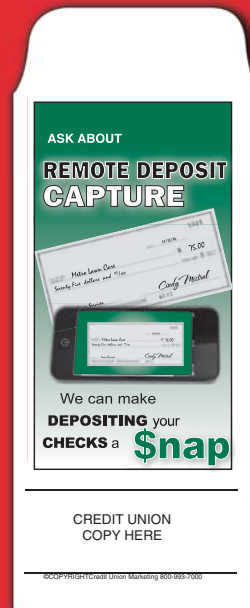

104
Drive Thru
DESIGNS

TO HELP YOU **MARKET** YOUR
LOANS AND OTHER SERVICES

16 NEW
DESIGNS

Open side style
also available
upon request

OneSource
For All Your Credit Union Needs

DT12E